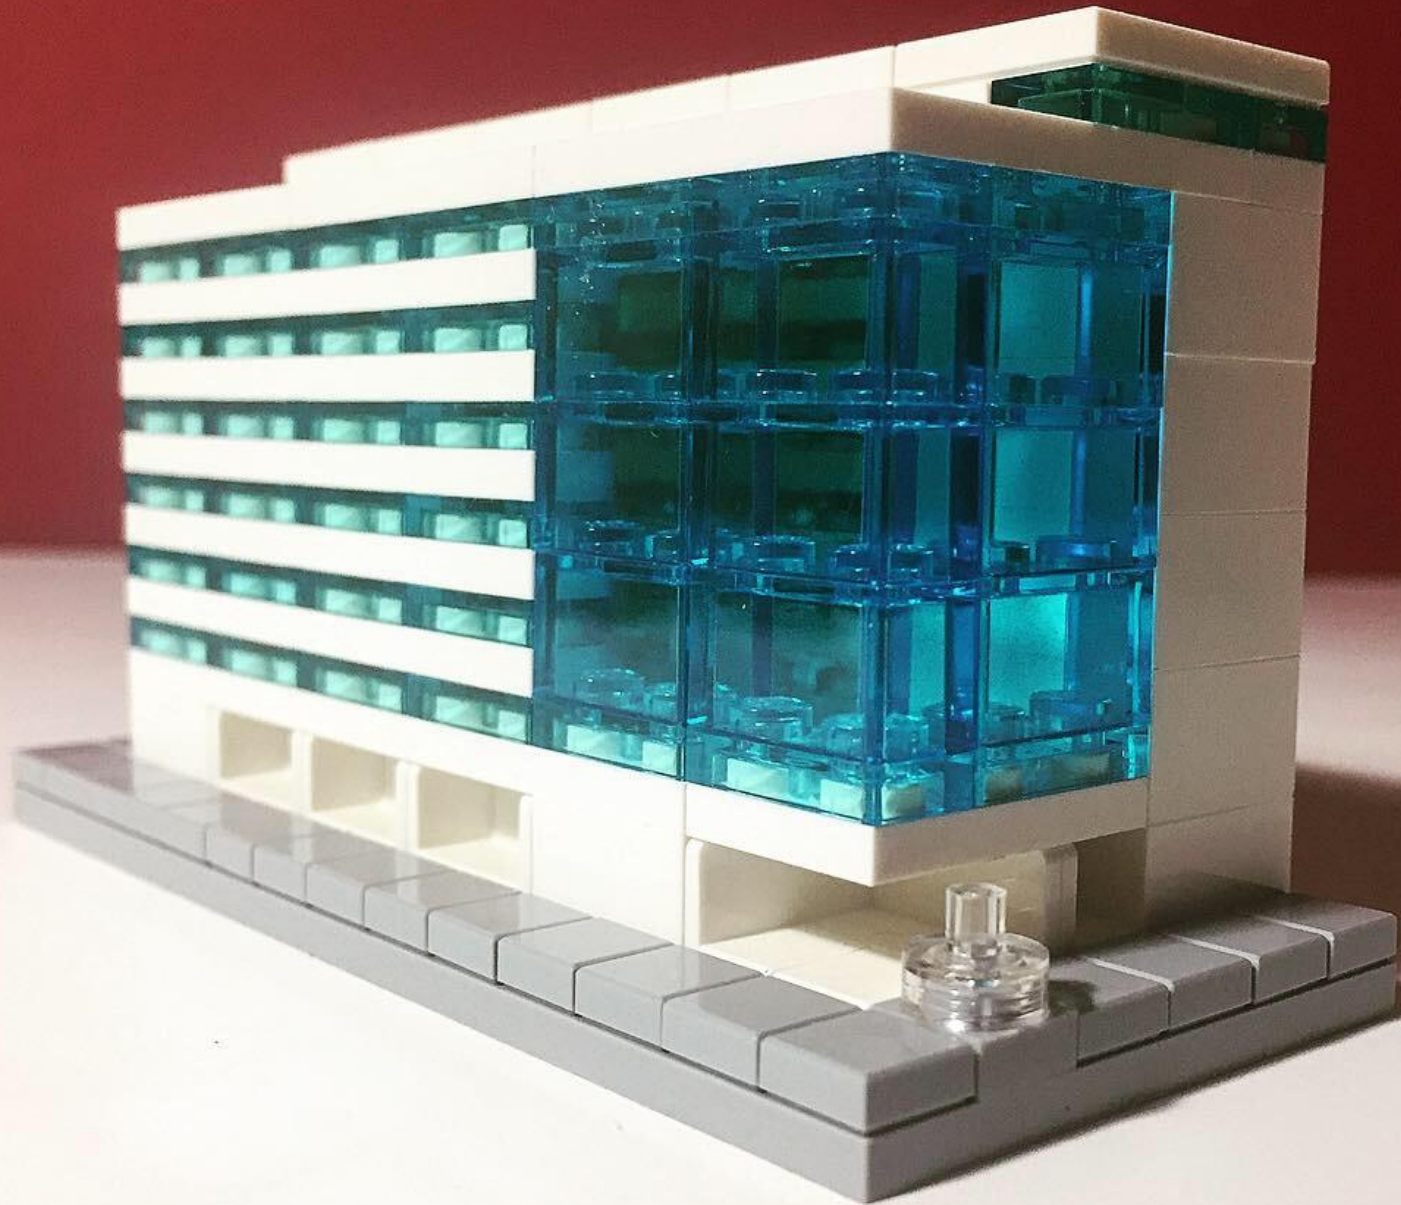

Brick Architecture - The Microscale Series

Capitol Federal Savings Corporate Headquarters, Topeka, KS

19001 – 143 Pieces

360^e

WARNING: CHOKING HAZARD. SMALL PARTS.

Thank you for purchasing a custom building kit from Ricardo Montoya
You can download the building guide at katyandricardo.squarespace.com
If you have questions or need support, please contact me at ricardo.montoya@okstate.edu